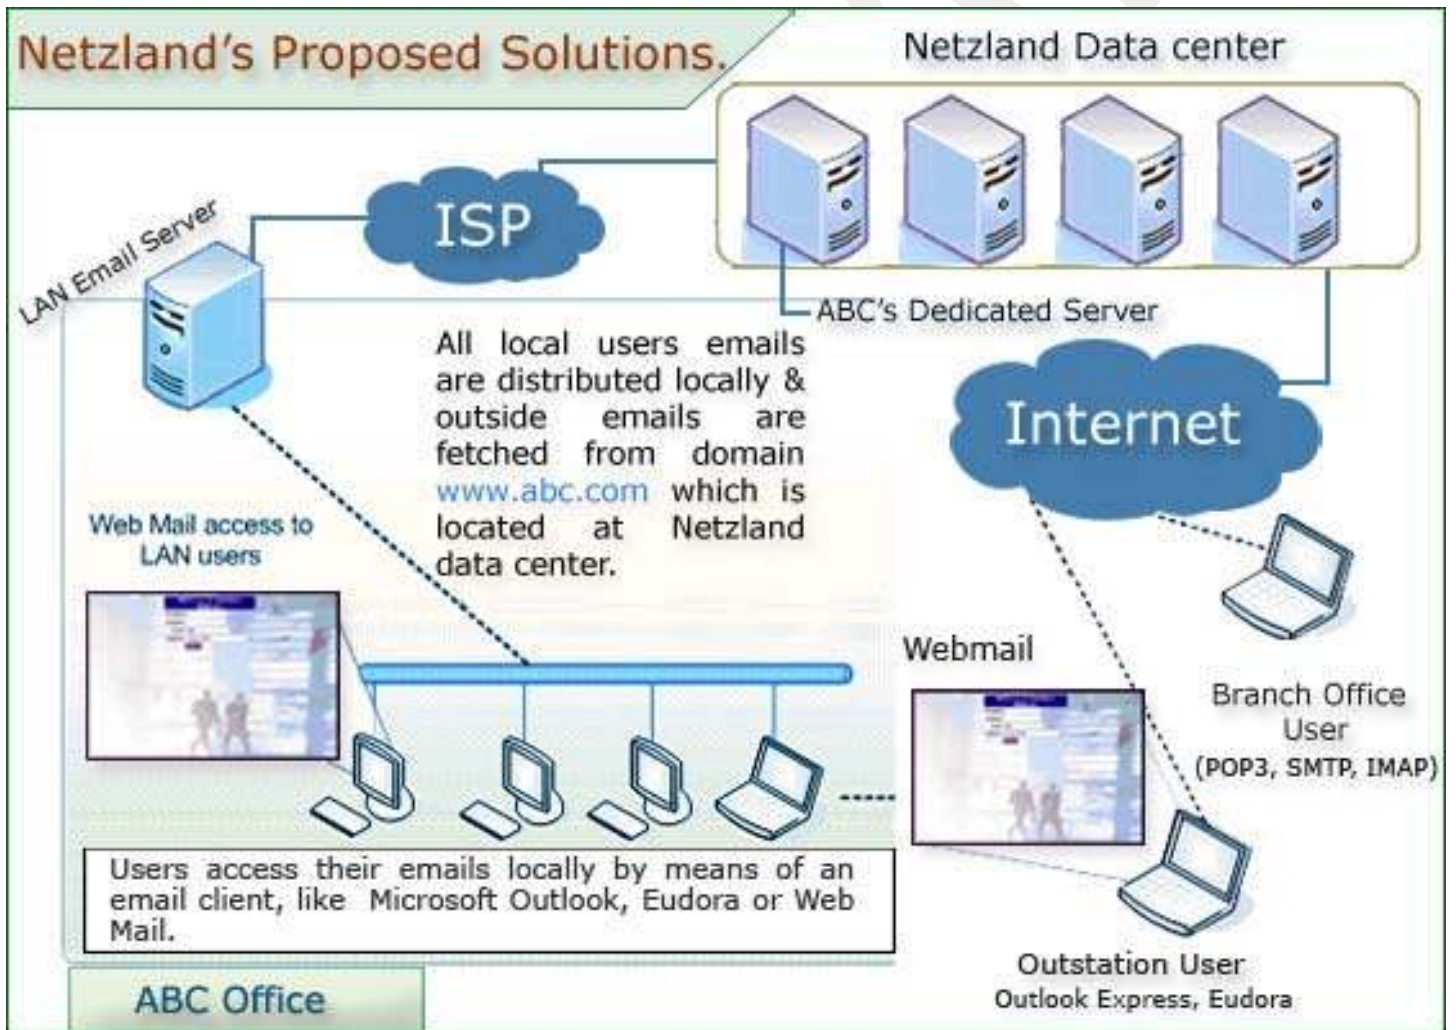

We as a solutions provider focus mainly on your email requirements that meets the needs of any organization irrespective of its size.

FEATURES :

- 10 MB Uploading Per Mail
- Unlimited Data Transfer
- Unlimited Email Aliases
- Unlimited Mail Forwarding
- No Spam
- Global Quality For Anti-Virus Protection
- Junk Mail Filter
- Block Email Addresses
- Special Features For Outlook Express
- Completely Ad-Free Service With No Pop-Ups
- POP3, SMTP, IMAP
- Unlimited Auto-Responders
- Control Panel - Yes
- Web Mail - Yes

CORPORATE LAN EMAIL :

LAN-based e-mail is a technology where emails are stored on a local mail server within your office network with a faster, easier, secured and efficient methods.

Netzland provides fully managed LAN Email solutions within a office network where it distributes all the local emails to local users without using the internet. And outside emails are fetched from Netzland Data Center to the LAN email server by using the internet and then distributed to the respective user.