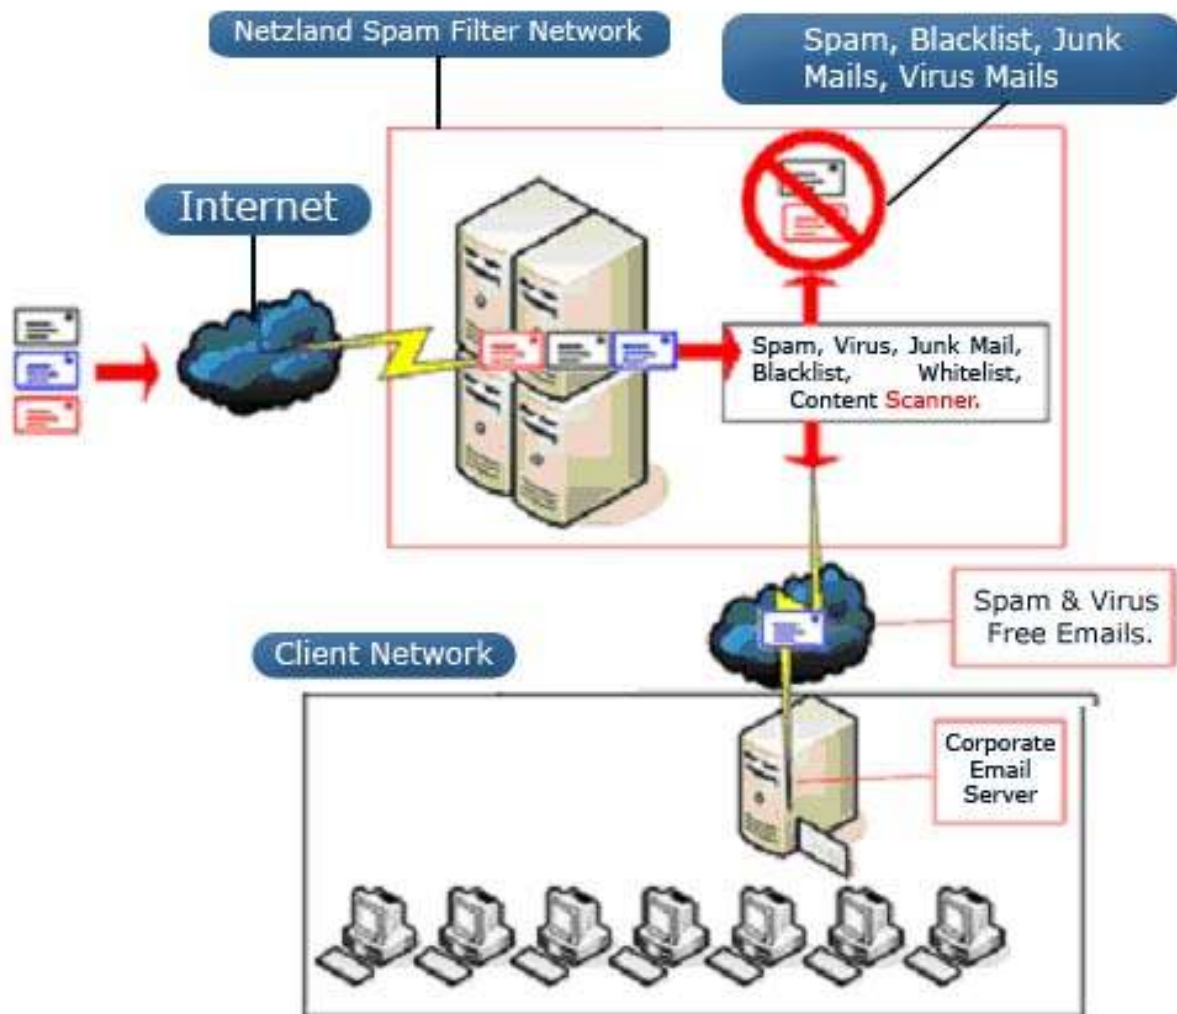

WebService/Administration

Supports remote administration via a Web browser. This allows administrators to log in from anywhere to handle issues or change settings with just a few keystrokes.

No spam professional :

Our Revolutionary Technologies in the SPAM World. NoSpam Professional is a content-based spam filter tool which can be downloaded from our site www.netland.in. It filters incoming mail, sorting spam, BlackList, WhiteList into a different mail folder.